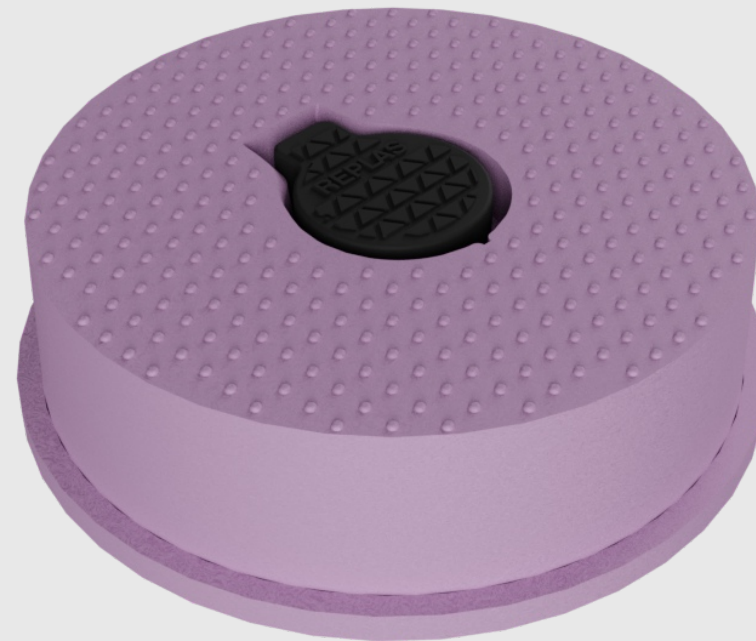

Product Information

Type	Size (mm)	kg
VC464	475 x 475 x 133	10

Insert

101 mm

Lid

No

Pin

Yes

Colours

Black

Lilac

Red

White

Yellow

VC464